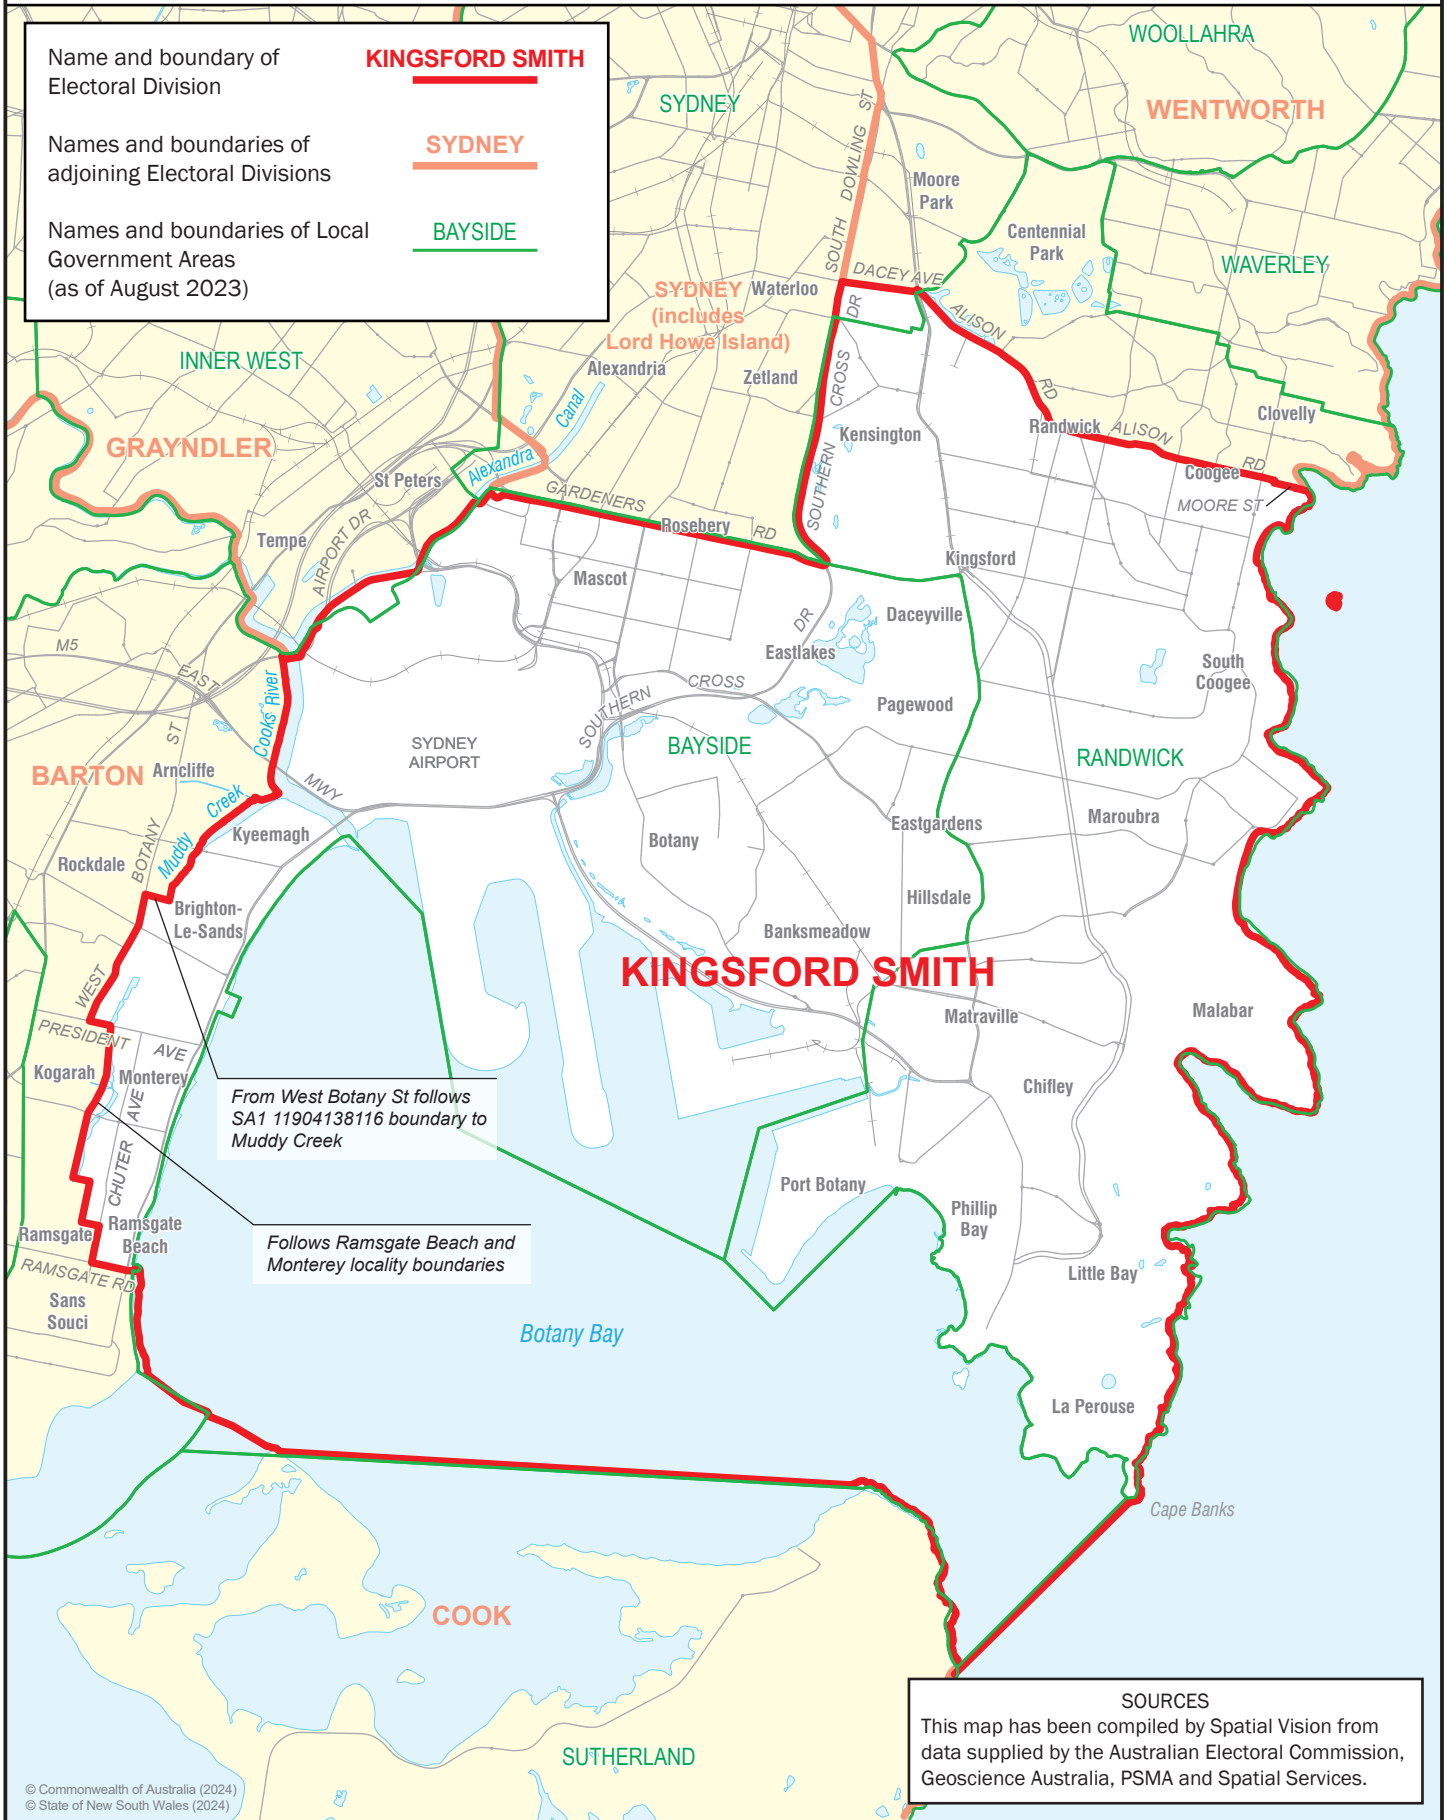

October 2024  
**MAP OF COMMONWEALTH  
 ELECTORAL DIVISION OF**

# **KINGSFORD SMITH**

0 2 km

Name and boundary of Electoral Division	<b>KINGSFORD SMITH</b>
Names and boundaries of adjoining Electoral Divisions	<b>SYDNEY</b>
Names and boundaries of Local Government Areas (as of August 2023)	<b>BAYSIDE</b>

From West Botany St follows SA1 11904138116 boundary to Muddy Creek

Follows Ramsgate Beach and Monterey locality boundaries

**SOURCES**  
 This map has been compiled by Spatial Vision from data supplied by the Australian Electoral Commission, Geoscience Australia, PSMA and Spatial Services.